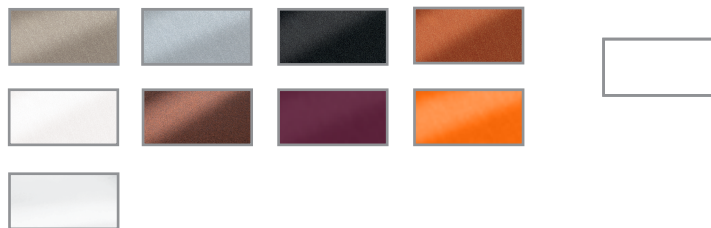

Table modulable DUO

DUO modular table

Design Benjamin Ferriol

Table modulable aluminium. Fonctions table basse ou table repas, grâce aux 2 plateaux mobiles. Plateaux Corian® ou aluminium givré.

A modular table with 2 mobile tops that can be raised for transforming this low table into a real dining table. Table tops available in Corian® or glazed aluminium.

129x88x54 129x139x62 cm

LAQUES LACQUERS

FINITION PLATEAUX TABLE TOPS

Cliquez pour activer la visualisation 3D
Click to active the 3D view